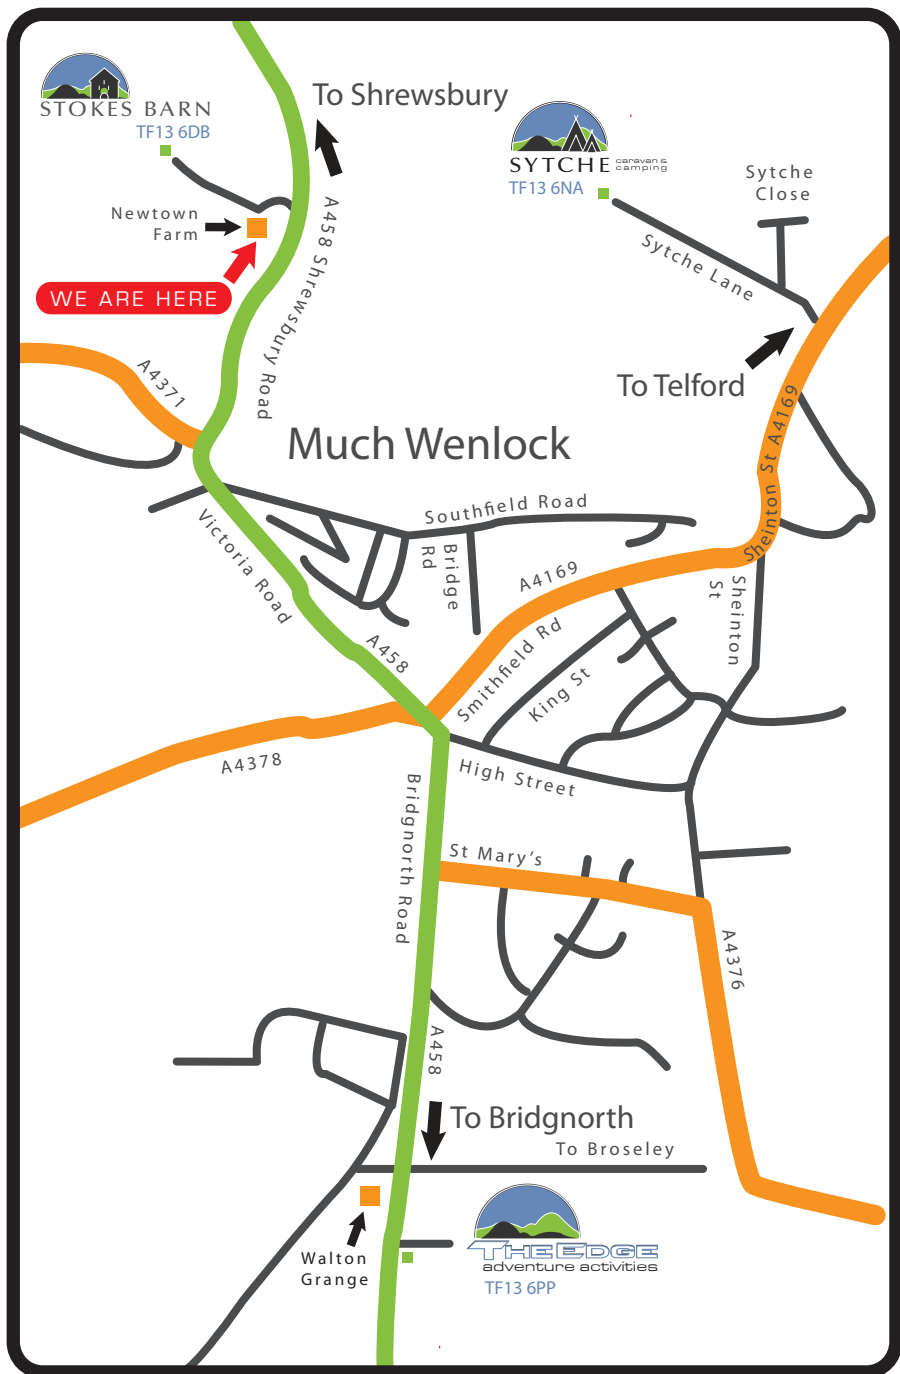

Welcome to Stokes Barn

Please check you are at the correct location on the map below

For any further information please call:

The Edge Adventure Activities - 07967 565266

Stokes Barn - 07973 329889

Sytche Caravan and Camping - 07989 783574