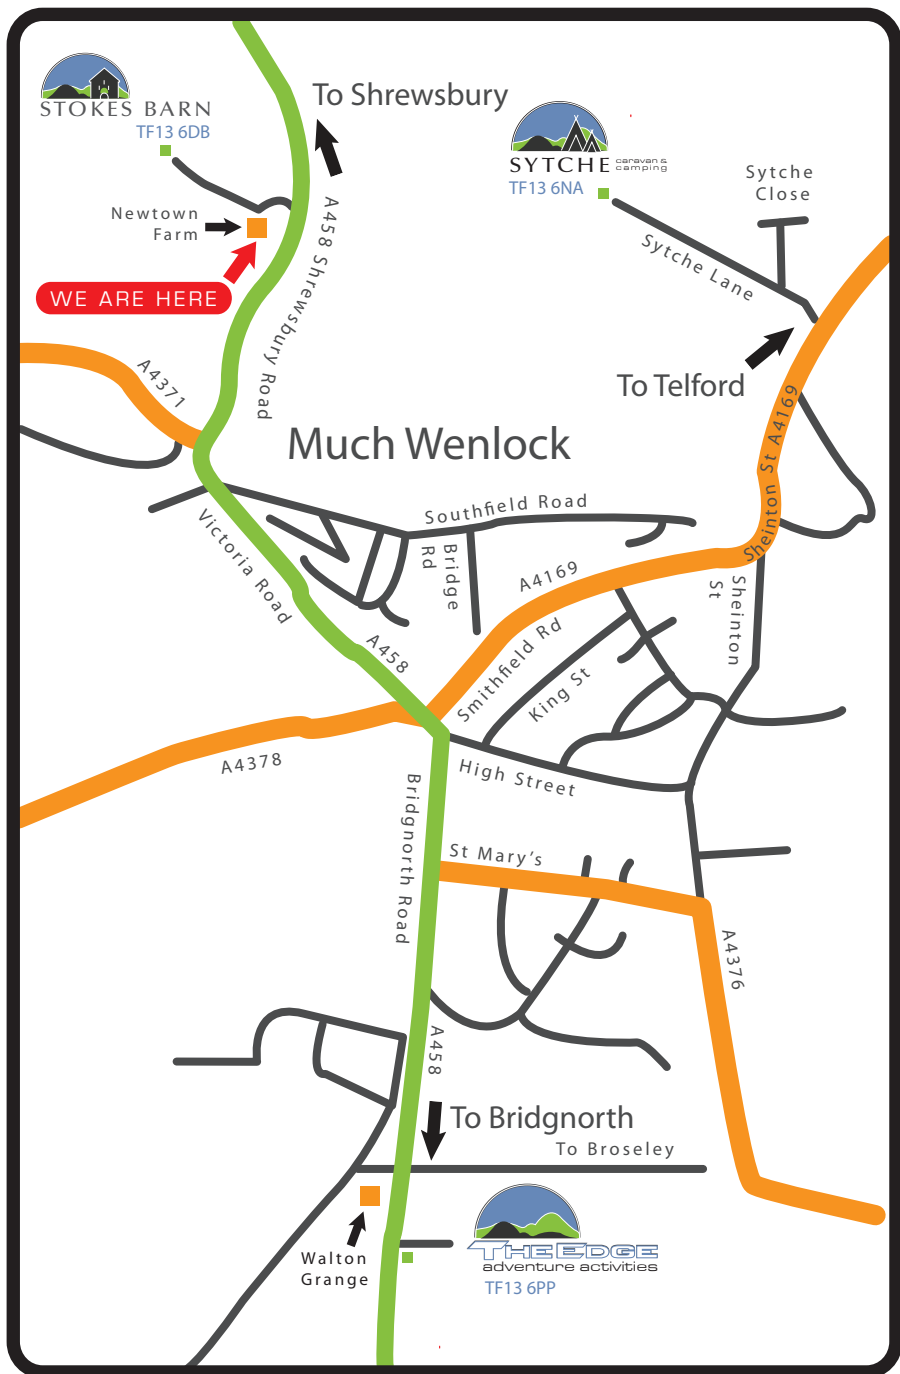

# Welcome to Stokes Barn

Please check you are at the correct location on the map below

**For any further information please call:**

The Edge Adventure Activities - 07967 565266

Stokes Barn - 07973 329889

Sytche Caravan and Camping - 07989 783574